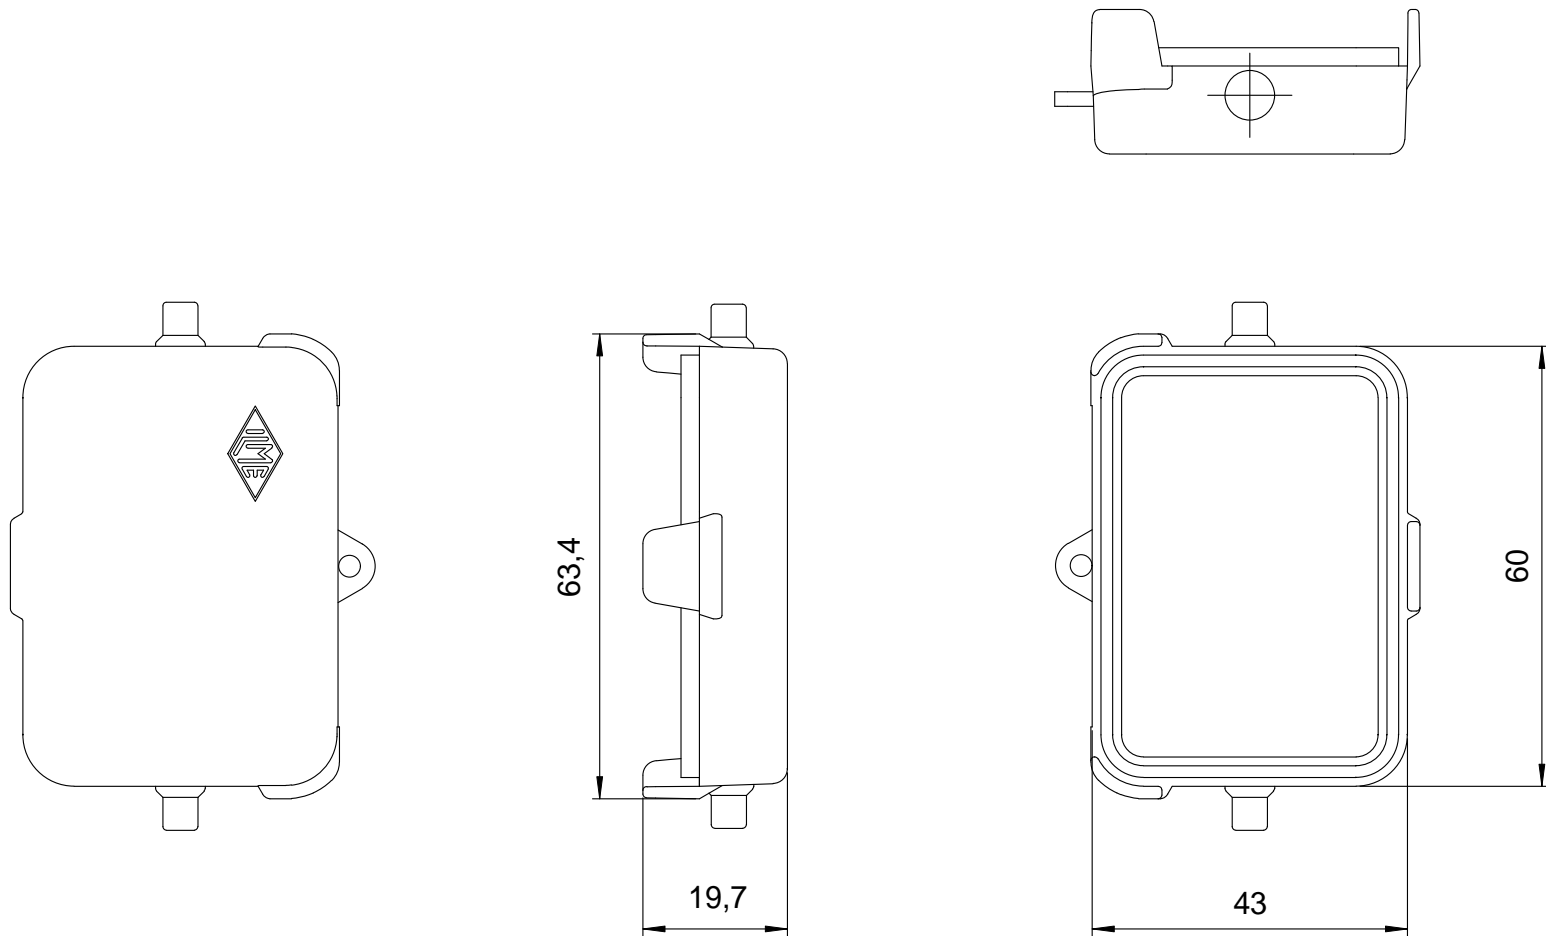

Diritti riservati

All rights reserved

dimensions in mm
Date 27/06/14
Sign Pezzimenti

CHCN 06 L
Cover - LS-TYPE

Scale
1:1